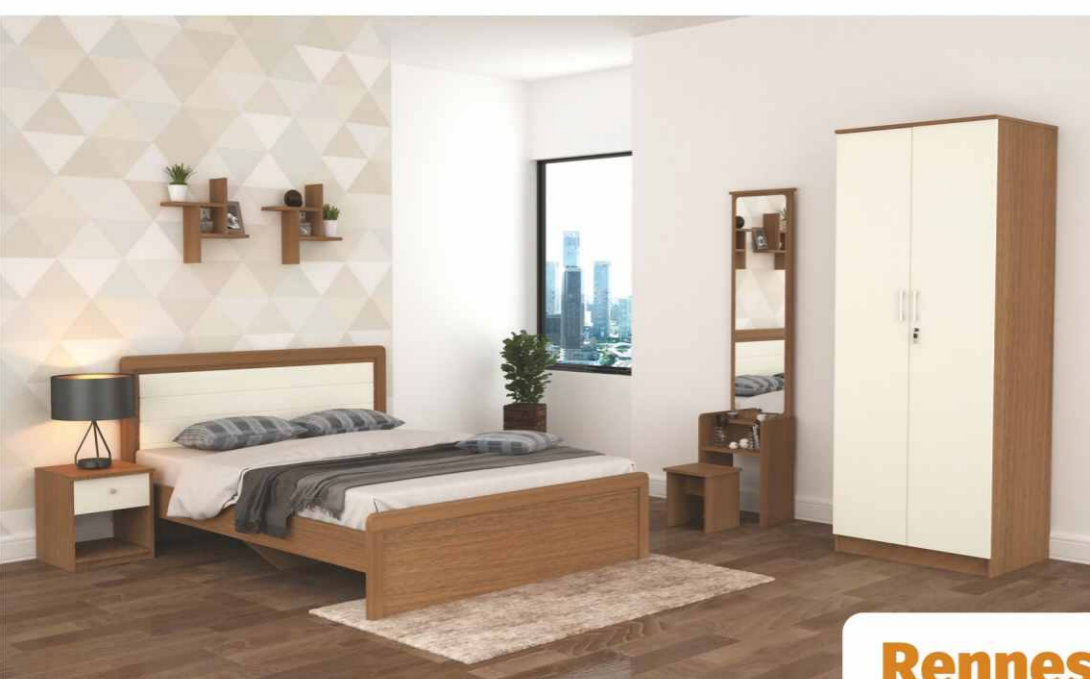

Rennes

Description	Size (in ft.)		
	L	W	H
2 Door WD	3'0"	1'6"	6'4"
King Cot	6'6"/6'3"	6'0"	1'1"
Queen Cot	6'6"/6'3"	5'0"	1'1"
Dresser	1'5"	1'0"	5'7"
Night Stand	1'4"	1'4"	1'4"

Colour: **LT** Highlighter: **FW**