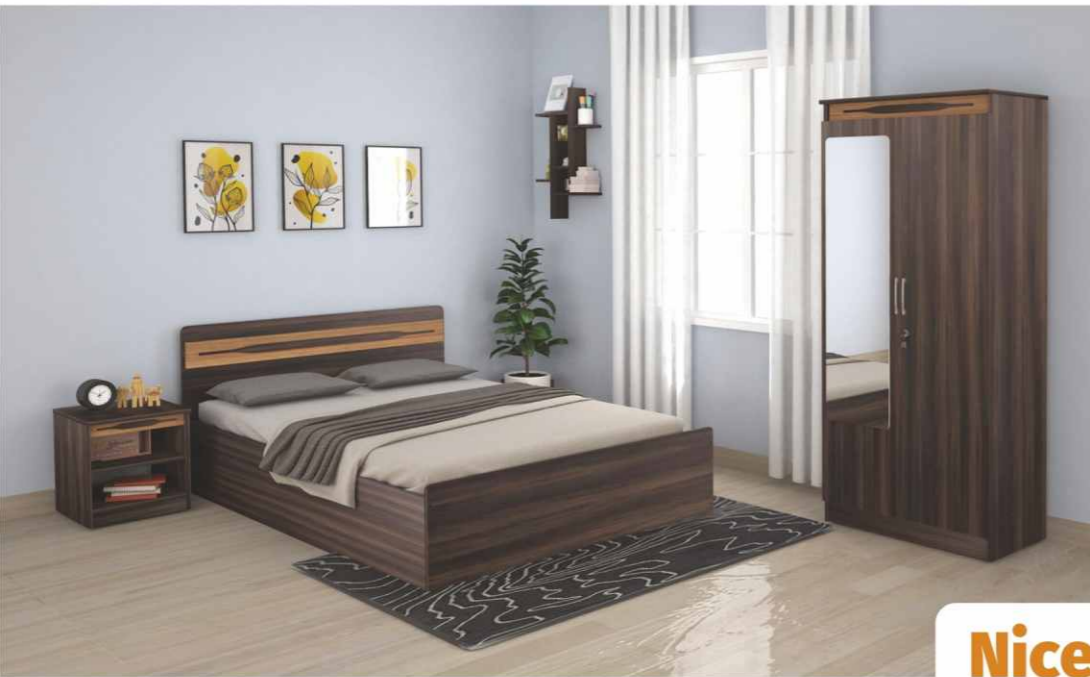

Merry

Description	Size (in ft.)		
	L	W	H
2 Door WD (Mirror)	2'6"	1'6"	6'0"
King Cot	6'6"/6'3"	6'0"	1'1"
Queen Cot	6'6"/6'3"	5'0"	1'1"
Night Stand	1'4"	1'4"	1'5"

Colour **FLW** Highlighter **SCS**

Nice

Description	Size (in ft.)		
	L	W	H
2 Door WD (Mirror)	2'8"	1'5"	6'0"
King Cot	6'6"/6'3"	6'0"	1'2"
Queen Cot	6'6"/6'3"	5'0"	1'2"
Night Stand	1'6"	1'4"	1'6"