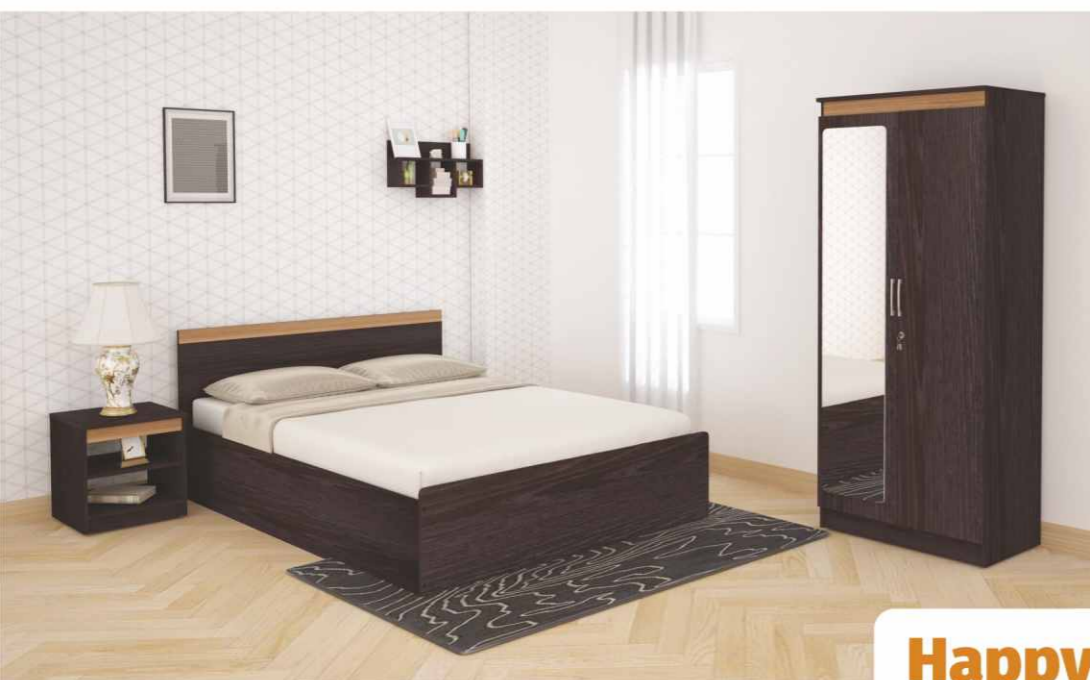

Happy

Description	Size (in ft.)		
	L	W	H
2 Door WD (Mirror)	2'8"	1'5"	6'0"
King Cot	6'6"/6'3"	6'0"	1'2"
Queen Cot	6'6"/6'3"	5'0"	1'2"
Night Stand	1'6"	1'4"	1'6"

Colour **CC** Highlighter **LT**

Cot

Trinidad

Colour **CM**

Product	Size (in ft.)			Product	Size (in ft.)		
	L	W	H		L	W	H
King	6'6"/6'3"	6'0"	1'1"	Medium	6'6"/6'3"	4'0"	1'1"
Queen	6'6"/6'3"	5'0"	1'1"	Single	6'6"/6'3"	3'0"	1'1"