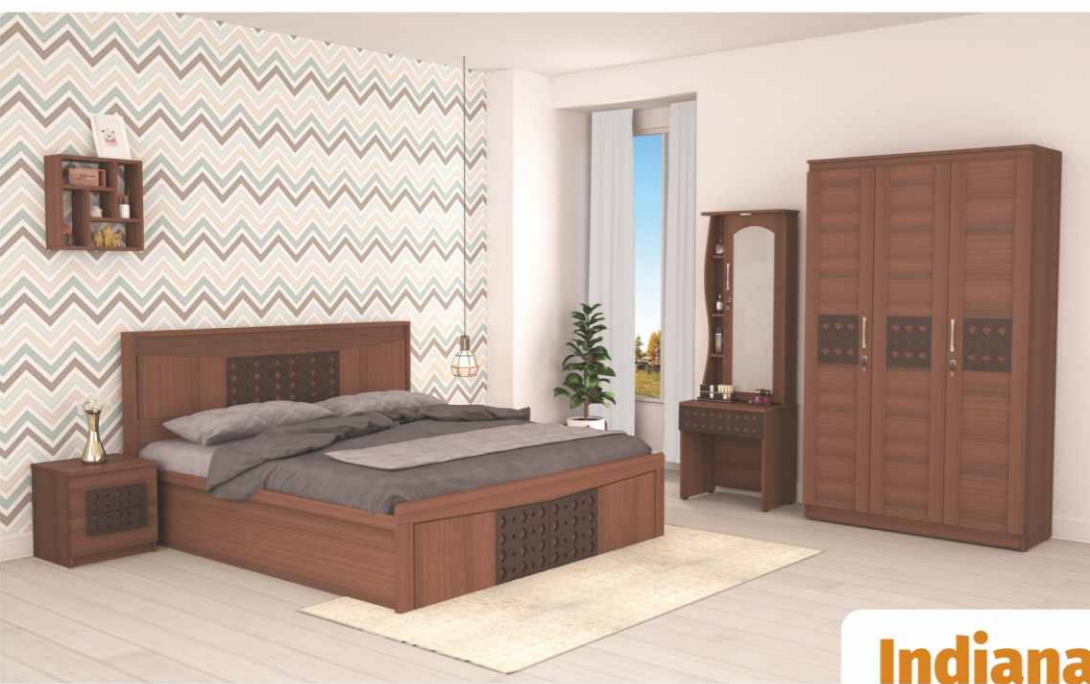

Indiana

Description	Size (in ft.)		
	L	W	H
3 Door WD (Mirror)	4'6"	1'9"	6'3"
King Cot	6'6"/6'3"	6'0"	1'4"
Queen Cot	6'6"/6'3"	5'0"	1'4"
Night Stand	1'6"	1'4"	1'6"

Colour **CC** Highlighter **FW**