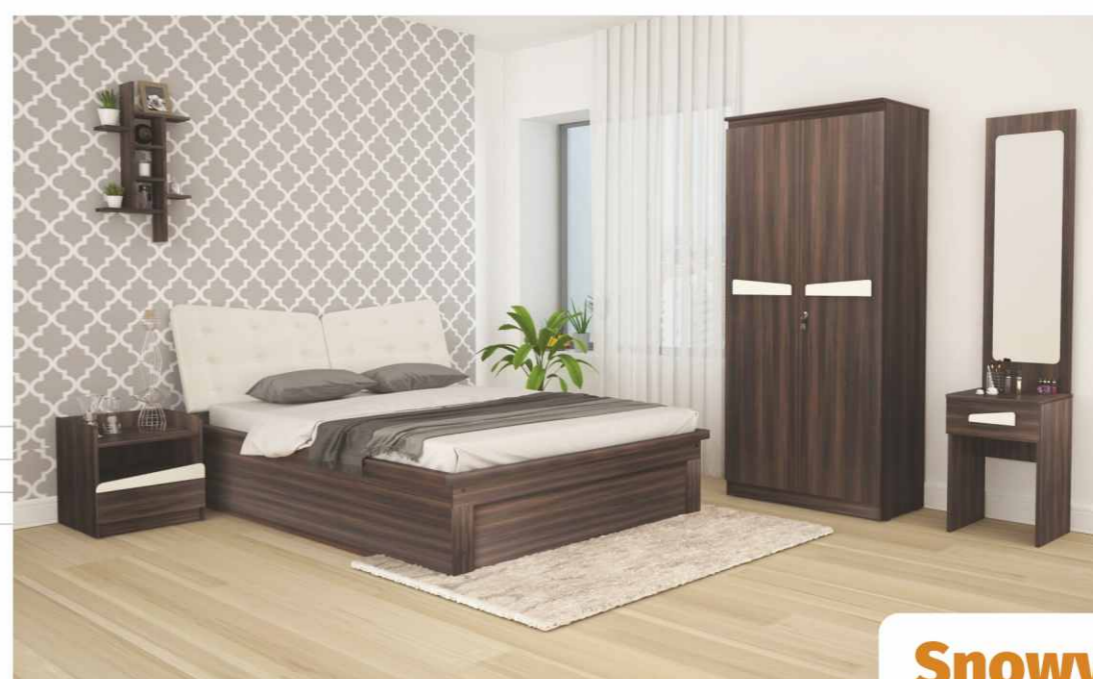

Snowy

Description	Size (in ft.)		
	L	W	H
2 Door WD	3'0"	1'6"	6'4"
King Cot	6'6"/6'3"	6'0"	1'4"
Queen Cot	6'6"/6'3"	5'0"	1'4"
Dresser	1'4"	1'4"	6'0"
Night Stand	1'9"	1'4"	1'6"

Colour: **WM** Highlighter: **IV**